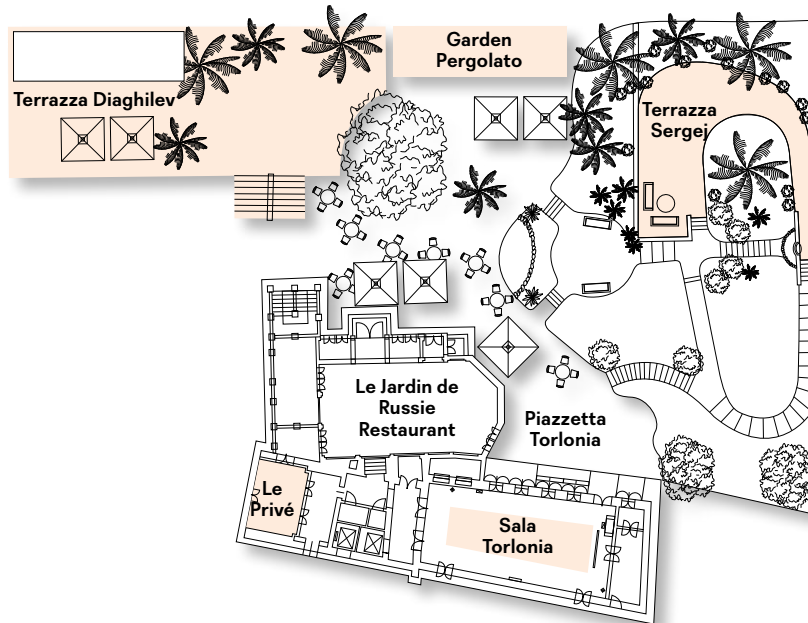

HOTEL DE RUSSIE
ROME
A ROCCO FORTE HOTEL

Located between the Spanish Steps and Piazza del Popolo, Hotel de Russie is considered by many as one of the city's greatest treasures – a tranquil retreat amid a vibrant city. The tiered Secret Garden can be hired for private events, lunches, welcome drinks and celebrations for up to 100 guests. Take lunch or dinner on the terrace of Le Jardin de Russie and enjoy an Italian menu created by internationally renowned chef Fulvio Pierangelini.

- *Le Jardin de Russie* – Restaurant
- *Stravinskij Bar* – bar with terrace

De Russie Spa

- Salt water hydro pool
- sauna and steam room
- 6 treatment rooms
- hair salon
- relaxation area
- gym

Transfers

- hotelderussie
- @HotelDeRussie
- @hotelderussie

HOTEL DE RUSSIE

ROME

A ROCCO FORTE HOTEL

| | Size | Dimensions L x W x H | Boardroom | Cabaret | Classroom | Dinner | Hollow Square | Reception | Theatre | U-Shape |
|---------------------------|--|-------------------------------------|-----------|---------|-----------|--------|------------------|-----------|---------|---------|
| Garden Pergolato | – | 20 x 8m 65' x 26' | – | – | – | 80 | – | 100 | – | – |
| Le Privé | 22.5m ² 242.1ft ² | 6 x 4 x 3m 13'1" x 19'7" x 9'8" | 12 | – | – | 12 | – | – | – | – |
| Terrazza Diaghilev | 90m ² 295ft ² | 18 x 5m 59' x 16' | – | – | – | 30 | – | 70 | – | – |
| Sala Torlonia | 105m ² 1130.2ft ² | 15 x 7 x 3m 49'2" x 22'9" x 9'8" | 30 | 40 | 36 | 84 | 30 | 90 | 90 | 30 |
| Terrazza Sergej | 80m ² 262.5ft ² | 16 x 5m 52'5" x 16'4" | – | – | – | 35 | – | 50 | – | – |
| Sala Anastasia | 12m ² 129.1ft ² | 4 x 4 x 3m 12'5" x 12'5" x 9'8" | 6 | – | – | – | – | – | – | – |
| Sala Diaghilev | 70m ² 753.4ft ² | 14 x 5 x 3m 45'9" x 16'4" x 9'8" | 25 | 24 | 30 | 30 | 25 | 50 | 60 | 25 |

First Floor

Ground Floor