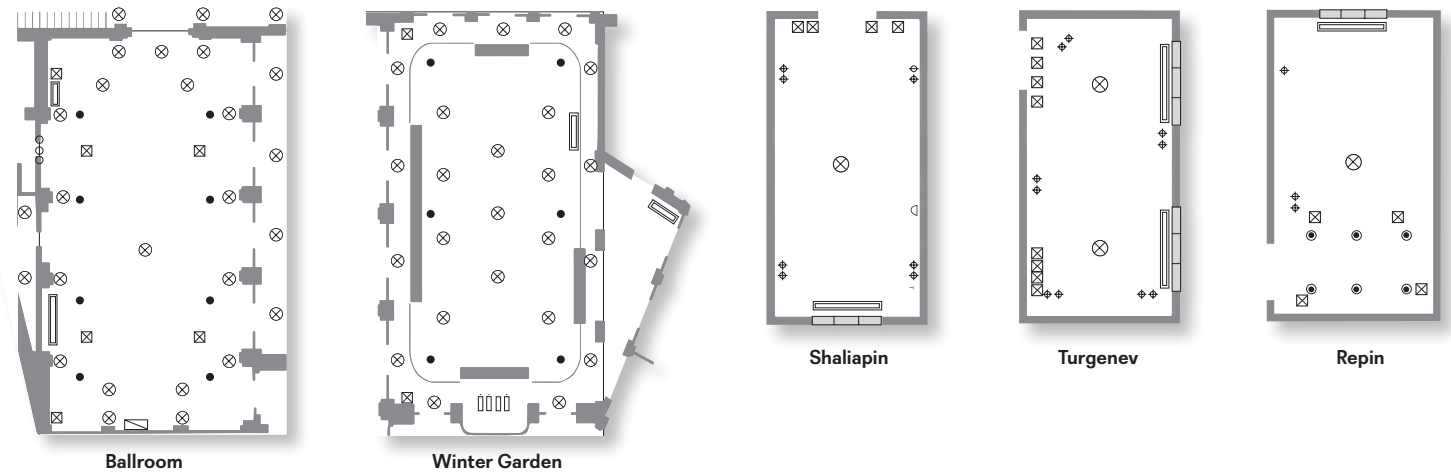

Hotel Astoria	Size	Dimensions L x W x H	Boardroom	Cabaret	Classroom	Dinner	Reception	Theatre	U-Shape	Floor
Winter Garden	170m ² 1848ft ²	17 x 10 x 6.6m 56' x 33' x 13'7"-21'6"	50	84	80	150	150	120	40	Ground
Ballroom	260m ² 2788ft ²	24.9 x 10.4 x 7.5m 82' x 34' x 24'6"	70	114	150	184	200	220	60	Ground
Repin	27m ² 91.2ft ²	3.8 x 7 x 4.3m 12'5" x 22'9" x 14'1"	10	12	16	10	15	18	9	Ground
Shaliapin	16m ² 52.4ft ²	3.6 x 5.2 x 4.3m 11'9" x 17' x 14'1"	4	6	8	8	10	12	8	Ground
Turgenev	41m ² 416ft ²	5 x 8.2 x 4.3m 27' x 16' x 14'1"	14	18	20	16	20	24	13	Ground
Benois	72m ² 775ft ²	4.5 x 16 x 3.02m 15' x 52'5" x 7'9"-10'	22	18	20	32	25	30	22	Second
Lidval 1	58m ² 624ft ²	12 x 4.5 x 3.02m 39' x 15' x 7'9"-10'	22	24	24	24	35	40	25	Second
Lidval 2	53m ² 571ft ²	10.6 x 4.5 x 3.02m 35' x 15' x 7'9"-10'	20	18	18	24	35	30	21	Second
Lidval 1&2	111m ² 1195ft ²	22.6 x 4.5 x 3.02m 74' x 15' x 7'9"-10'	40	36	40	48	70	70	36	Second

Ground Floor

Second Floor