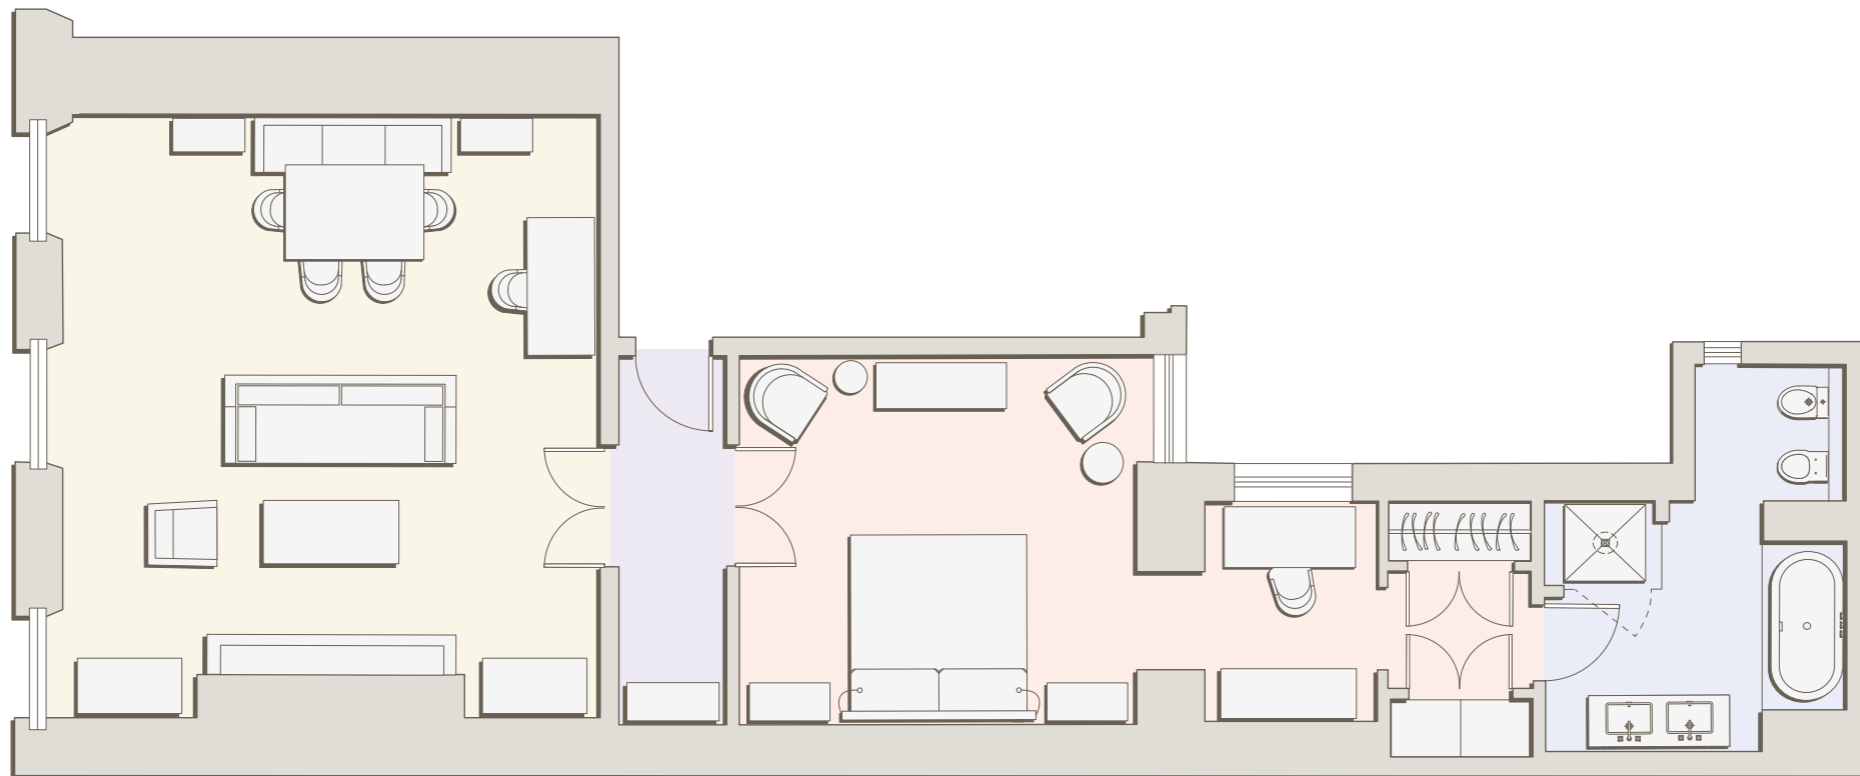

NIGHTINGALE SUITE

[View two-bedroom suite](#)