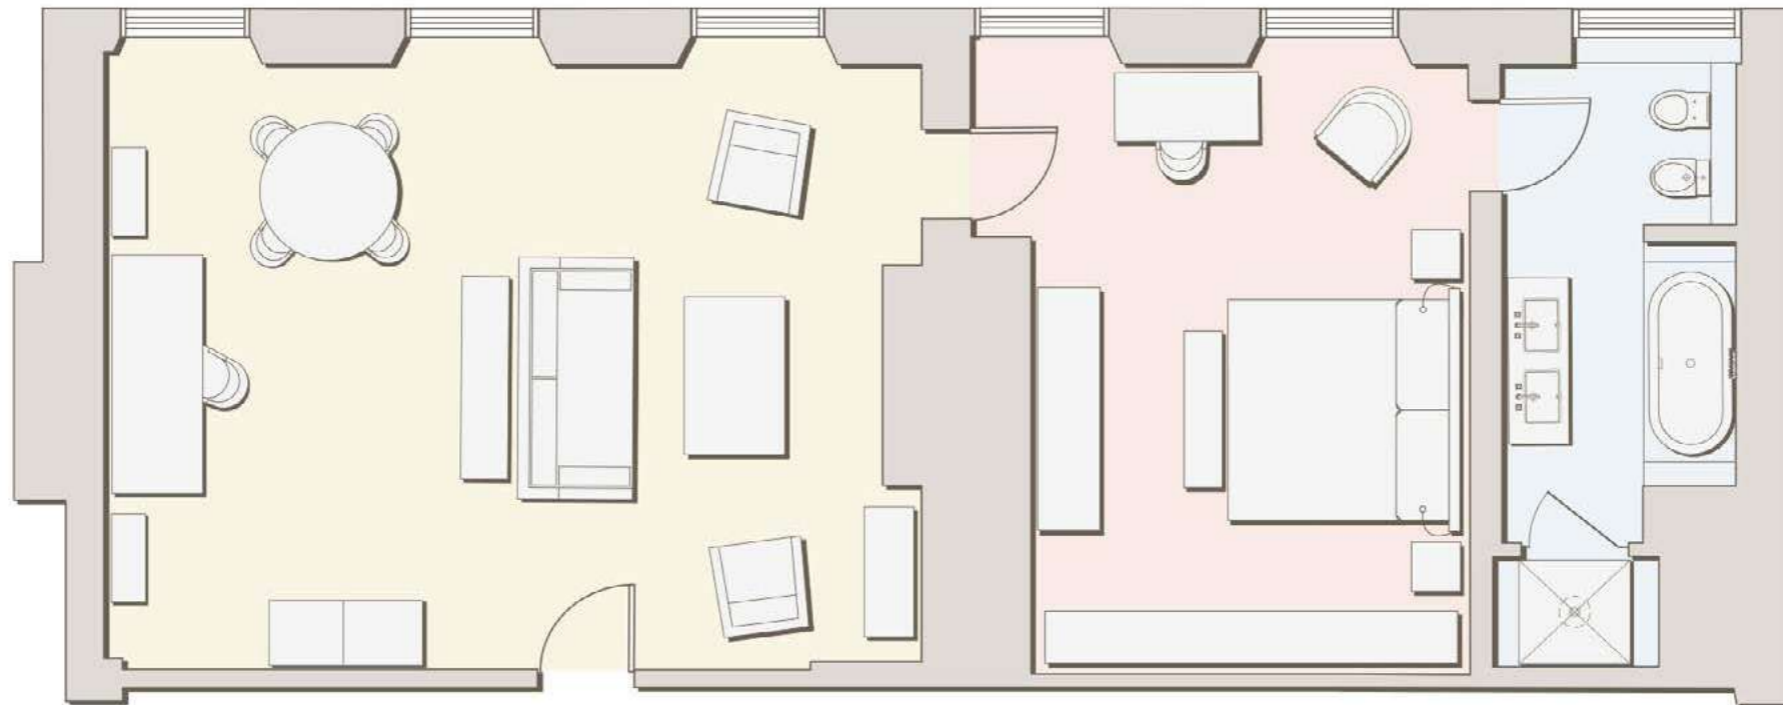

LOCATION

SUITES

ROCCO FORTE HOTELS

DOVER SUITE

- 75 – 118m²
- Overlooking Dover Street
- Floor-to-ceiling windows
- King-sized bed
- Bathroom with a walk-in shower and bathtub
- Can be interconnected to form a two-bedroom suite

GALLERY

BOOK NOW

DOVER SUITE

[View two-bedroom suite](#)

TWO-BEDROOM DOVER SUITE

DELUXE SUITE
SUITE

DISCOVER MORE

BROWN'S
HOTEL