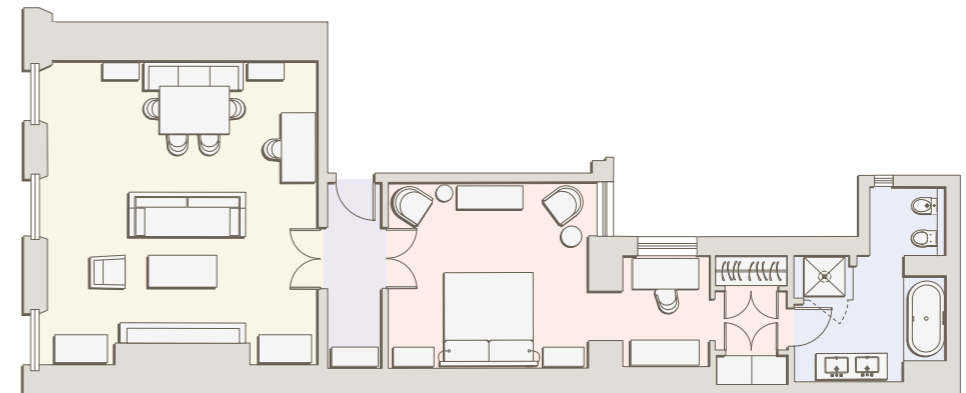

DISCOVER MORE

BROWN'S
HOTEL

LOCATION

SUITES

ROCCO FORTE HOTELS

NIGHTINGALE SUITE

- 75 – 105m²
- Overlooking Dover Street
- King-sized bed
- Bathroom with a separate walk-in shower and bathtub
- Can be interconnected to create a two-bedroom suite