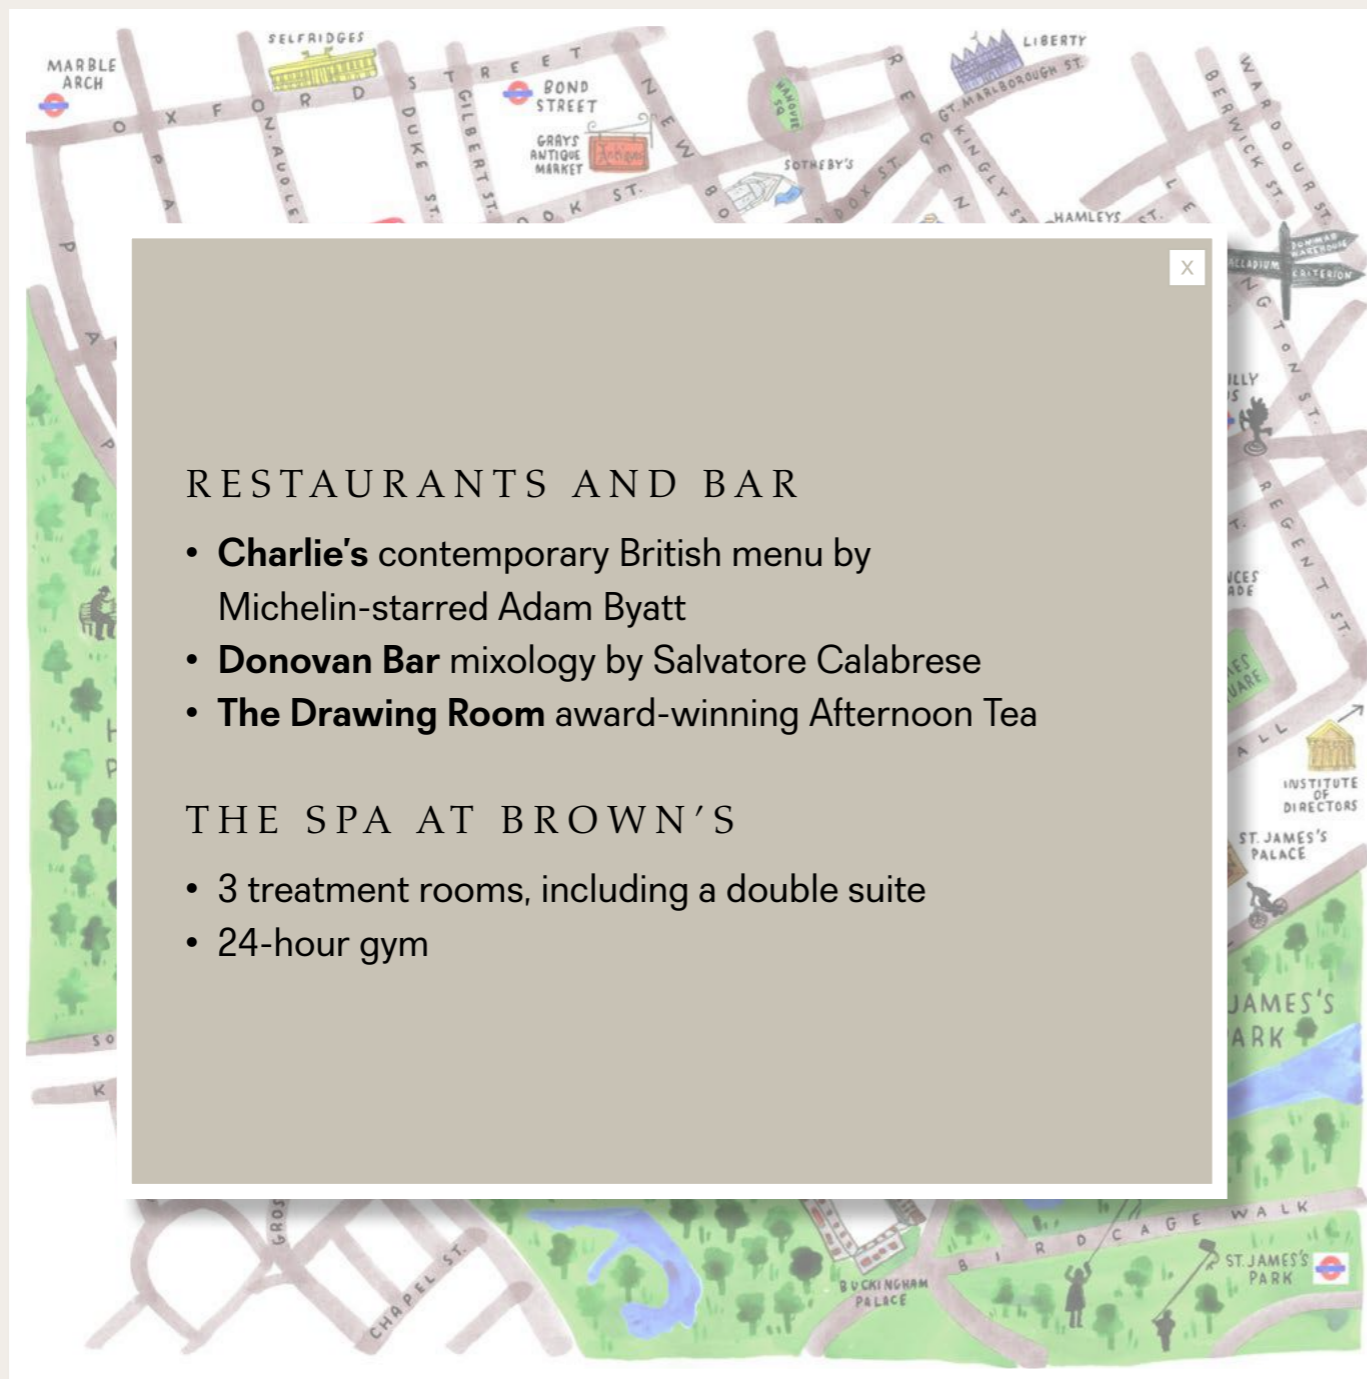

RESTAURANTS AND BAR

- **Charlie's** contemporary British menu by Michelin-starred Adam Byatt
- **Donovan Bar** mixology by Salvatore Calabrese
- **The Drawing Room** award-winning Afternoon Tea

THE SPA AT BROWN'S

- 3 treatment rooms, including a double suite
- 24-hour gym

As London's oldest luxury hotel, Brown's has welcomed famous faces for nearly 200 years. Set among Georgian townhouses, designer arcades and leafy Royal Parks, our quintessentially British hotel places you in the heart of Mayfair. Trafalgar Square and the National Gallery are within easy reach, and you can enjoy Afternoon Tea in our Drawing Room after exploring the nearby Houses of Parliament, Westminster Abbey or Southbank's London Eye too. Dine at Charlie's before a West End show, then return for a nightcap at The Donovan Bar.

DINING AND SPA