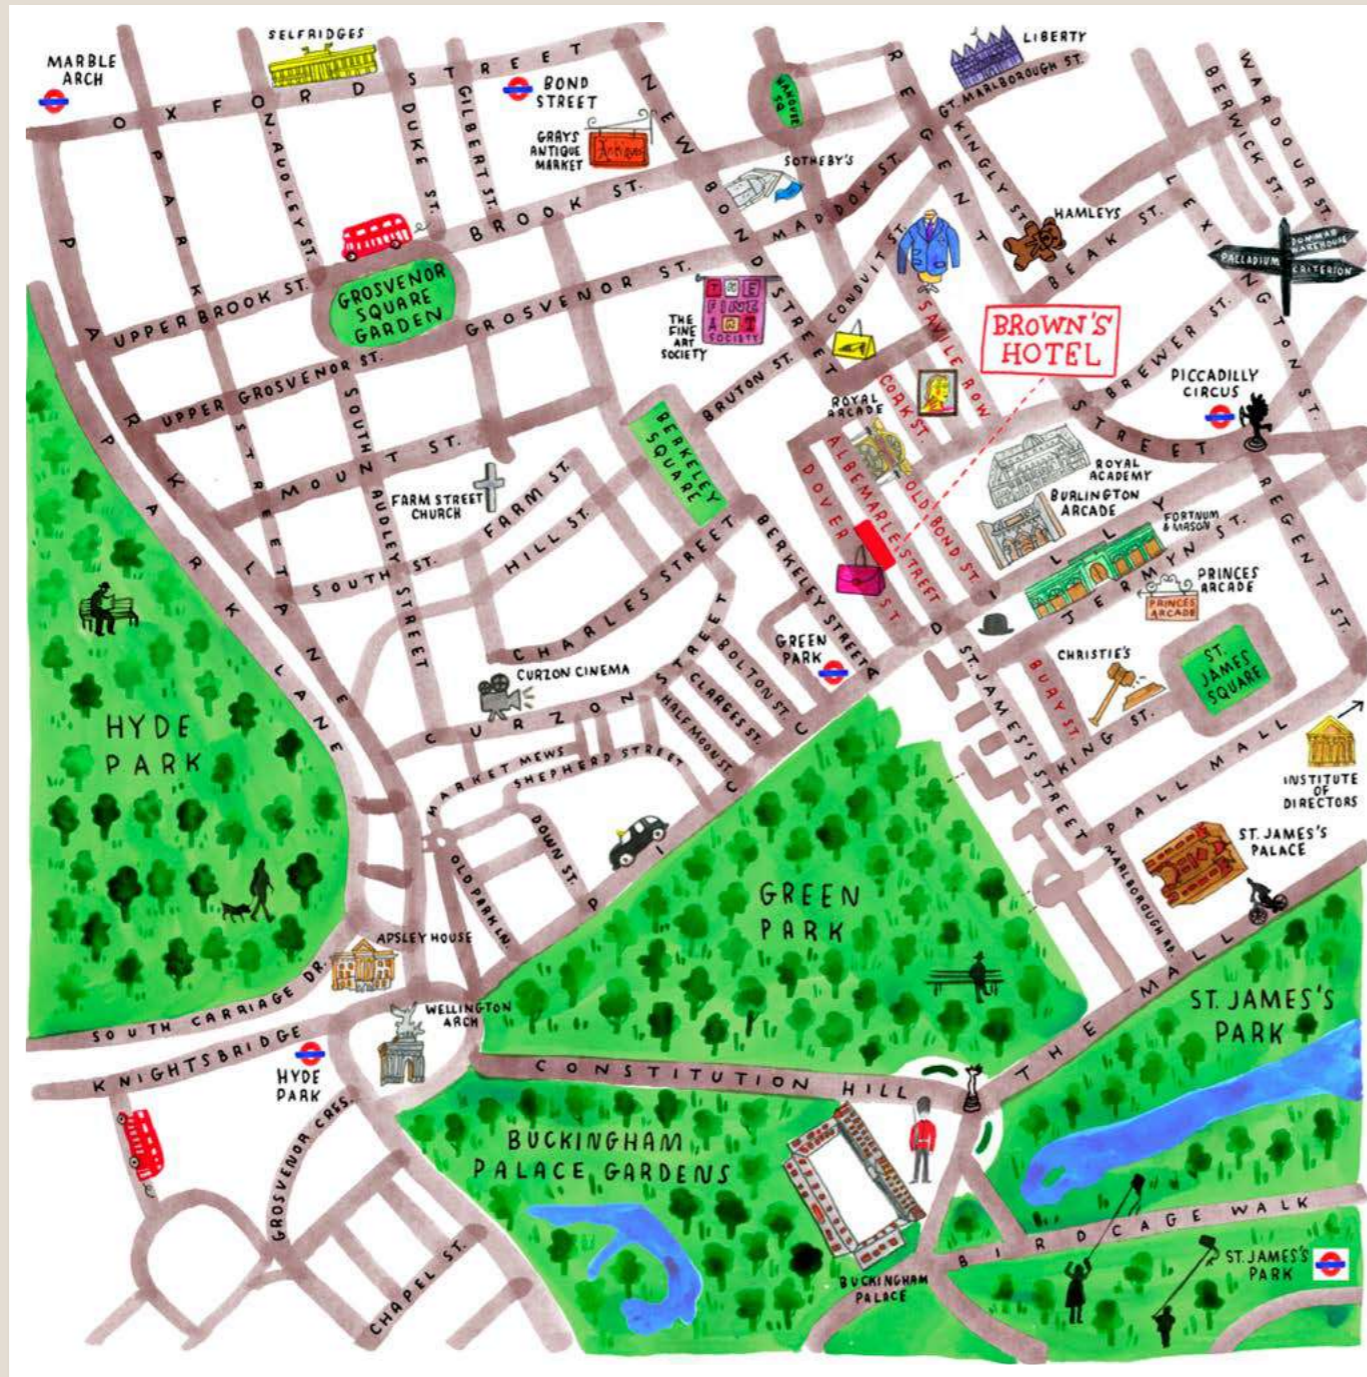

BROWN'S HOTEL
LONDON

Albemarle Street, London W1S 4BP t: +44 20 7493 6020 

BROWN'S
HOTEL

LOCATION

SUITES

ROCCO FORTE HOTELS

As London's oldest luxury hotel, Brown's has welcomed famous faces for nearly 200 years. Set among Georgian townhouses, designer arcades and leafy Royal Parks, our quintessentially British hotel places you in the heart of Mayfair. Trafalgar Square and the National Gallery are within easy reach, and you can enjoy Afternoon Tea in our Drawing Room after exploring the nearby Houses of Parliament, Westminster Abbey or Southbank's London Eye too. Dine at Charlie's before a West End show, then return for a nightcap at The Donovan Bar.

THE SPA AT BROWN'S

- 3 treatment rooms, including a double suite
- 24-hour gym

As London's oldest luxury hotel, Brown's has welcomed famous faces for nearly 200 years. Set among Georgian townhouses, designer arcades and leafy Royal Parks, our quintessentially British hotel places you in the heart of Mayfair. Trafalgar Square and the National Gallery are within easy reach, and you can enjoy Afternoon Tea in our Drawing Room after exploring the nearby Houses of Parliament, Westminster Abbey or Southbank's London Eye too. Dine at Charlie's before a West End show, then return for a nightcap at The Donovan Bar.