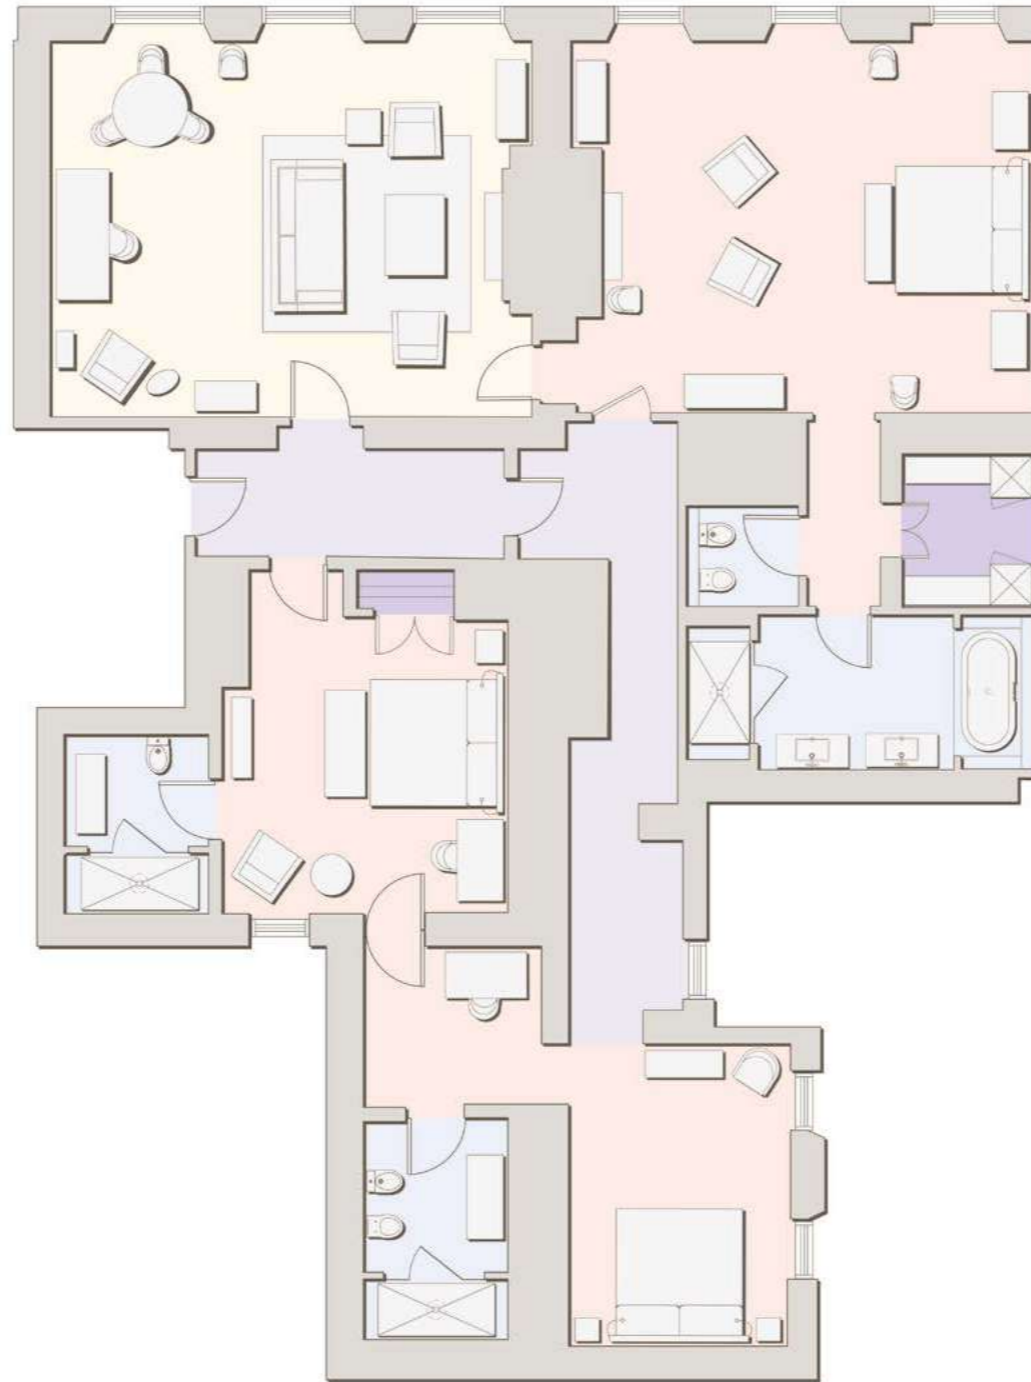

GALLERY

BOOK NOW

SIR PAUL SMITH SUITE

[View three-bedroom suite](#)

THREE-BEDROOM SIR PAUL SMITH SUITE

NIGHTINGALE SUITE
FORTE SUITE

DISCOVER MORE

BROWN'S
HOTEL

LOCATION

SUITES

ROCCO FORTE HOTELS

NIGHTINGALE SUITE
FORTE SUITE

DISCOVER MORE

NIGHTINGALE SUITE
FORTE SUITE

DISCOVER MORE

NIGHTINGALE SUITE
FORTE SUITE

DISCOVER MORE

BROWN'S
HOTEL

LOCATION

SUITES

ROCCO FORTE HOTELS

NIGHTINGALE SUITE

- 75 – 105m²
- Overlooking Dover Street
- King-sized bed
- Bathroom with a separate walk-in shower and bathtub
- Can be interconnected to create a two-bedroom suite