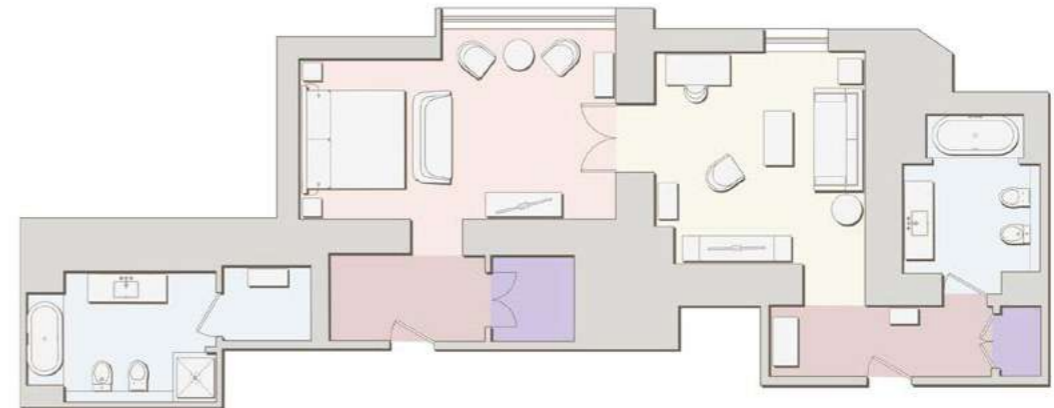

DISCOVER MORE

BROWN'S
HOTEL

LOCATION

SUITES

ROCCO FORTE HOTELS

BROWN'S SUITE

- 72m²
- Overlooking the inner courtyard
- King-sized bed and walk-in wardrobe
- Two bathrooms, both with a bathtub and one with a walk-in shower