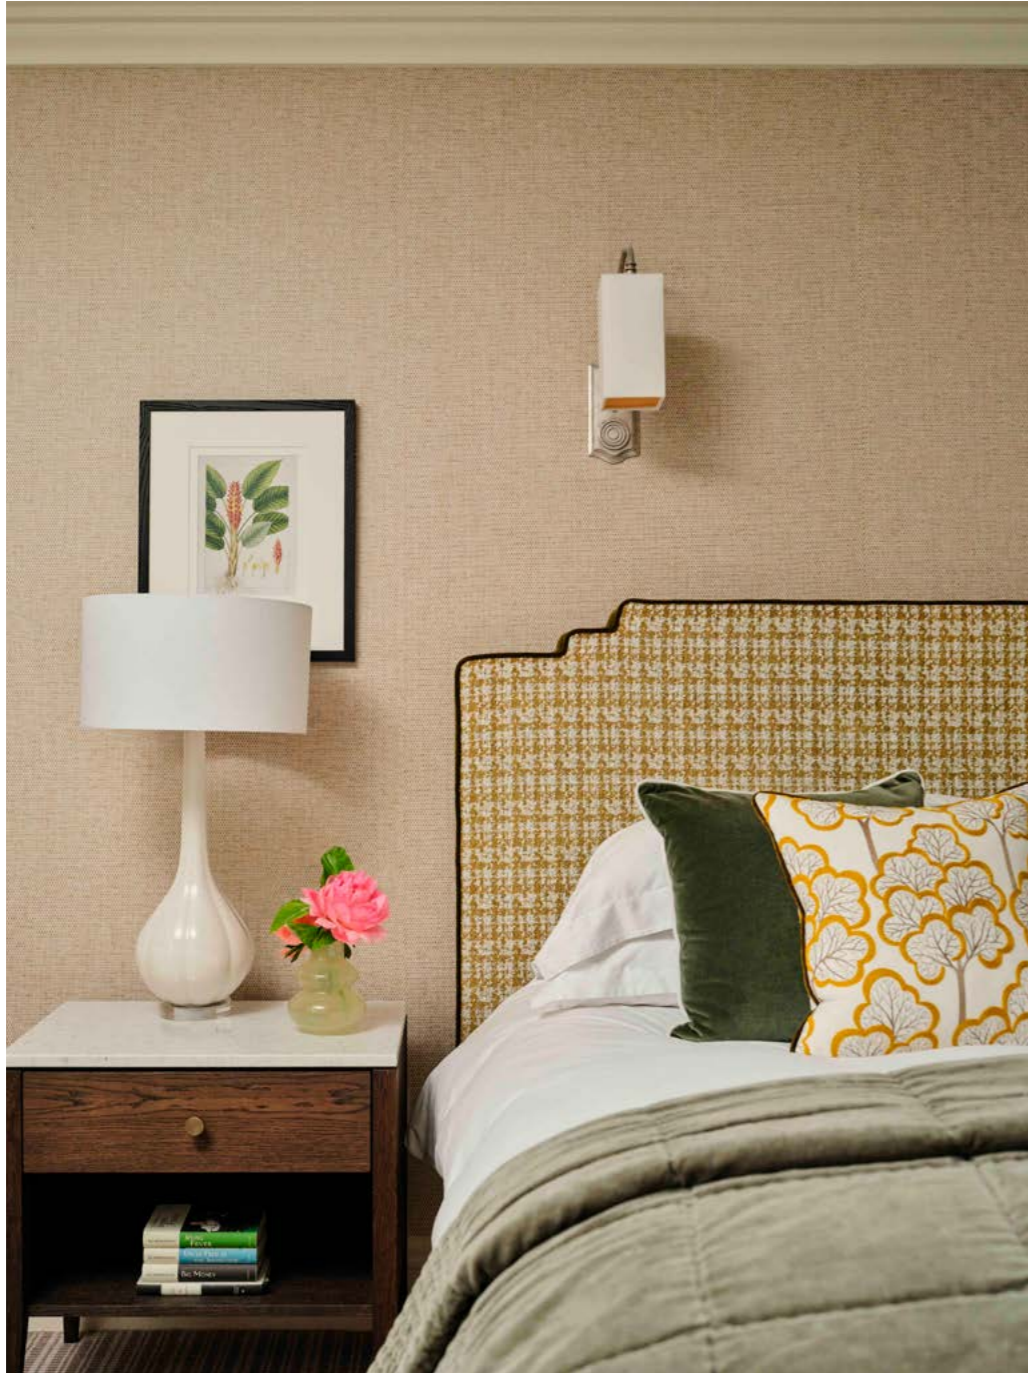

SUITES

ROCCO FORTE HOTELS

CLASSIC SUITE
SUITE

[DISCOVER MORE](#)

CLASSIC SUITE
SUITE

DISCOVER MORE

BROWN'S
HOTEL

LOCATION

SUITES

ROCCO FORTE HOTELS

CLASSIC SUITE

- 75 – 105m²
- Overlooking Albemarle Street
- Super king-sized bed that can be twinned
- Bathroom with a walk-in shower and bathtub
- Perfect for families – can accommodate an extra bed and be interconnected to form a two-bedroom suite

GALLERY

BOOK NOW

CLASSIC SUITE

[View two-bedroom suite](#)

TWO-BEDROOM CLASSIC SUITE

BROWN'S SUITE
SUITE

DISCOVER MORE

BROWN'S
HOTEL