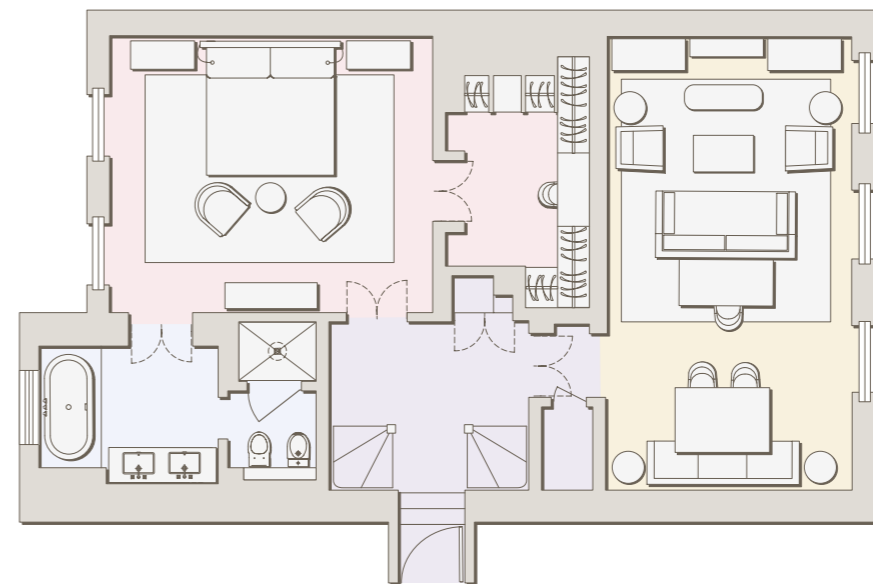

[DISCOVER MORE](#)

BROWN'S
HOTEL

LOCATION

SUITES

ROCCO FORTE HOTELS

CLARA DOW SUITE
FORTE SUITE

[DISCOVER MORE](#)

BROWN'S
HOTEL

[LOCATION](#)

[SUITES](#)

[ROCCO FORTE HOTELS](#)

CLARA DOW SUITE

- 81m²
- Sitting room overlooks Dover Street, bedroom faces the inner courtyard
- Four-poster super king-sized bed
- Bathroom with a walk-in shower and bathtub

GALLERY

BOOK NOW

CLARA DOW SUITE

DOVER SUITE
FORTE SUITE

DISCOVER MORE

BROWN'S
HOTEL

LOCATION

SUITES