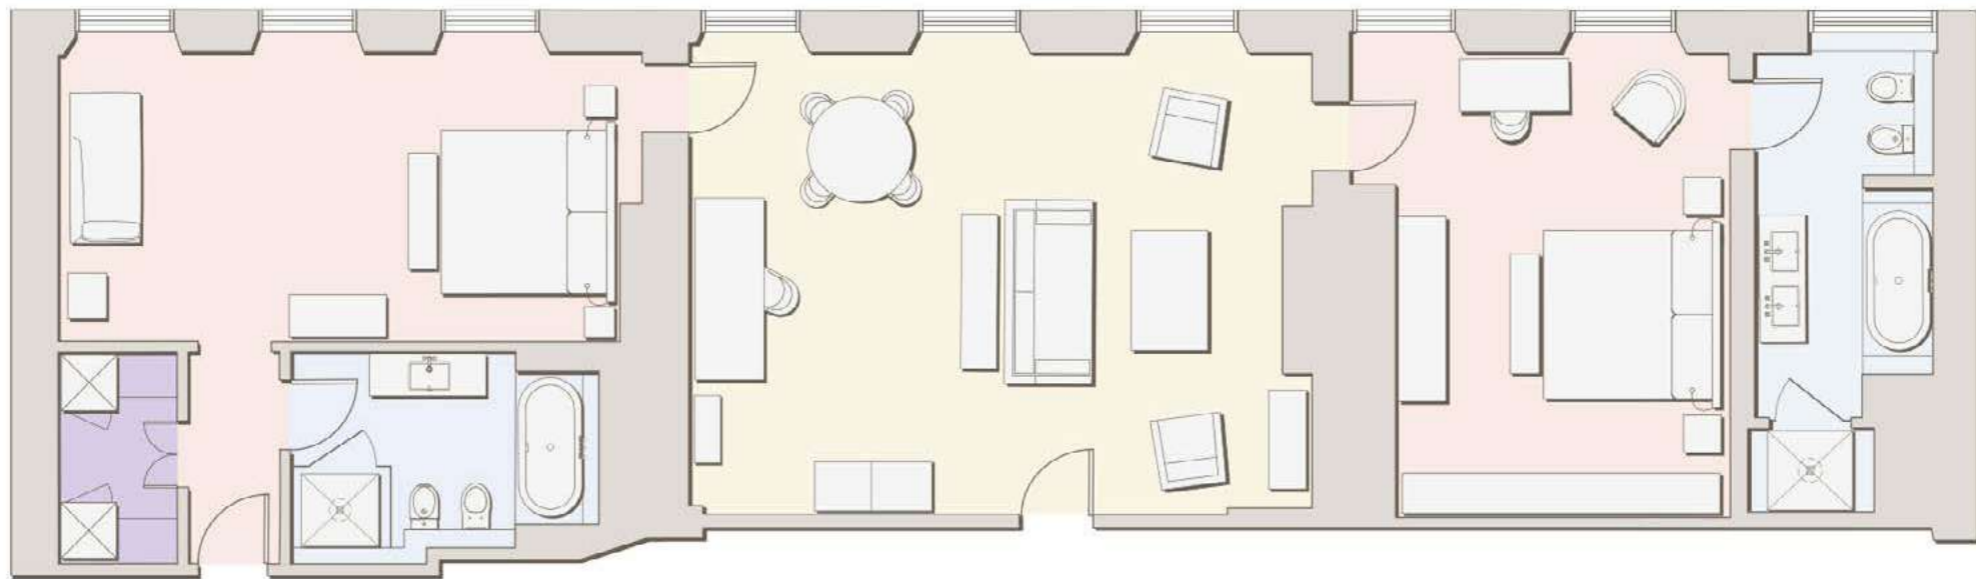

LOCATION

SUITES

ROCCO FORTE HOTELS

DOVER SUITE

- 75 – 118m²
- Overlooking Dover Street
- Floor-to-ceiling windows
- King-sized bed
- Bathroom with a walk-in shower and bathtub
- Can be interconnected to form a two-bedroom suite

GALLERY

BOOK NOW

DOVER SUITE

[View two-bedroom suite](#)

TWO-BEDROOM DOVER SUITE

DELUXE SUITE
SUITE

DISCOVER MORE

BROWN'S
HOTEL