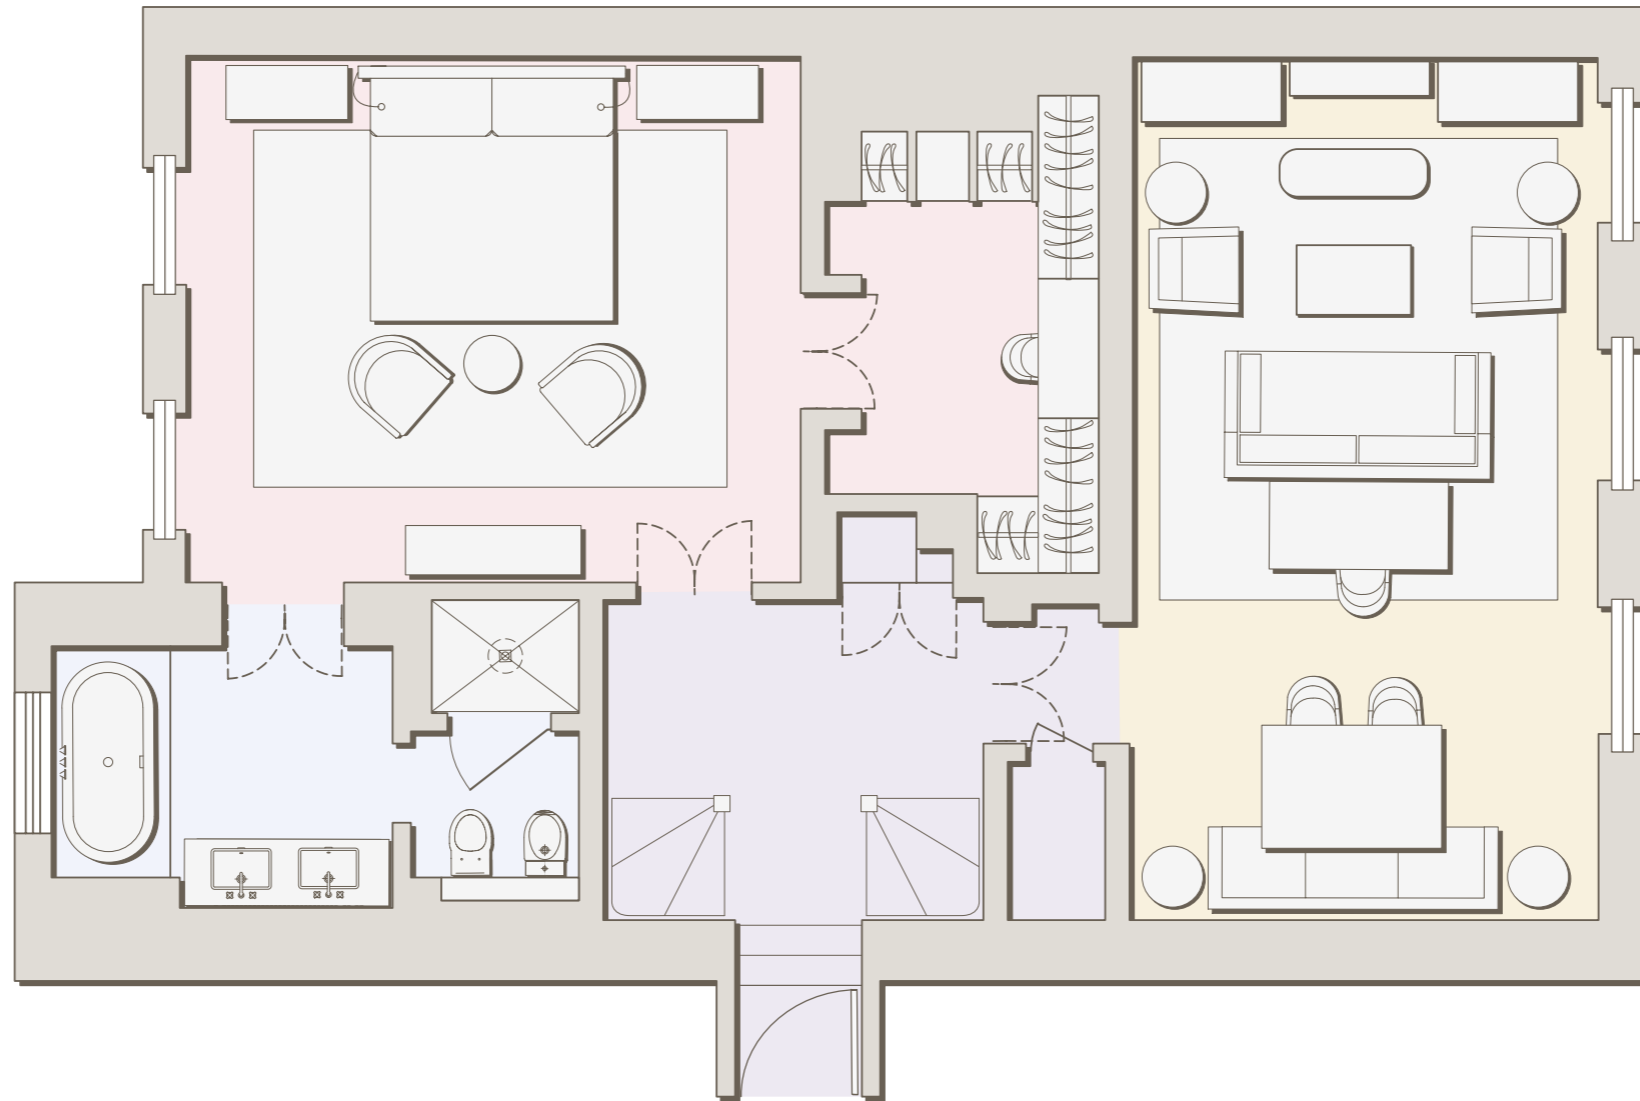

[LOCATION](#)

[SUITES](#)

[ROCCO FORTE HOTELS](#)

CLARA DOW SUITE

- 81m²
- Sitting room overlooks Dover Street, bedroom faces the inner courtyard
- Four-poster super king-sized bed
- Bathroom with a walk-in shower and bathtub

GALLERY

BOOK NOW

CLARA DOW SUITE

DOVER SUITE
FORTE SUITE

DISCOVER MORE

BROWN'S
HOTEL

LOCATION

SUITES