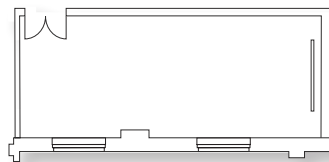

HOTEL AMIGO

BRUSSELS

A ROCCO FORTE HOTEL

	Size	Dimensions L x W x H	Boardroom	Cabaret	Classroom	Dinner	Reception	Theatre	U-Shape	Floor
Ambassadeur A	76.5m² 823ft²	9 x 8.5 x 4m 30' x 28' x 13'	20	30	40	50	60	40	20	Ground
Ambassadeur B	112.5m² 1211ft²	12.5 x 9 x 4m 41' x 30' x 13'	18	20	30	45	60	30	20	Ground
Ambassadeur A+B	225m² 2421ft²	18 x 12.5 x 4m 59' x 41' x 13'	40	50	88	100	150	120	40	Ground
Ambassadeur A+B+Rotonde	284.5m² 2625ft²	25 x 11.4 x 4m 82' x 67' x 13'	-	-	-	150	-	-	-	Ground
Van de Velde	51.4m² 554ft²	14.7 x 3.5 x 2.2m 48' x 11' x 7'	18	-	-	20	25	20	-	Mezzanine
Brel	24.18m² 264ft²	6.2 x 3.9 x 2.5m 20' x 12' x 8'	8	-	-	6	-	-	-	First
Hergé	53.8m² 579ft²	9.7 x 5.5 x 2.2m 31' x 18' x 7'	18	-	-	20	30	26	18	First
Horta	76.7m² 826ft²	13.7 x 5.6 x 2.4m 44' x 18' x 8'	26	25	30	40	45	45	26	First
Hankar	17.5m² 184ft²	5 x 3.5 x 2.2 16' x 11.5' x 7'	5	-	-	6	-	-	-	Mezzanine

Horta