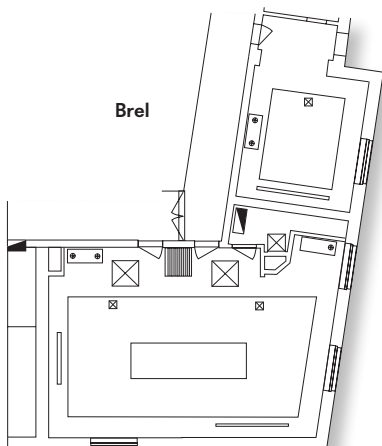

HotelAmigoBrussels

@hotelamigobrussels

HOTEL AMIGO

BRUSSELS

A ROCCO FORTE HOTEL

	Size	Dimensions L x W x H	Boardroom	Cabaret	Classroom	Dinner	Reception	Theatre	U-Shape	Floor
Ambassadeur A	76.5m ² 823ft ²	9 x 8.5 x 4m 30' x 28' x 13'	20	30	40	50	60	40	20	Ground
Ambassadeur B	112.5m ² 1211ft ²	12.5 x 9 x 4m 41' x 30' x 13'	18	20	30	45	60	30	20	Ground
Ambassadeur A+B	225m ² 2421ft ²	18 x 12.5 x 4m 59' x 41' x 13'	40	50	88	100	150	120	40	Ground
Ambassadeur A+B+Rotonde	284.5m ² 2625ft ²	25 x 11.4 x 4m 82' x 67' x 13'	-	-	-	150	-	-	-	Ground
Van de Velde	51.4m ² 554ft ²	14.7 x 3.5 x 2.2m 48' x 11' x 7'	18	-	-	20	25	20	-	Mezzanine
Brel	24.18m ² 264ft ²	6.2 x 3.9 x 2.5m 20' x 12' x 8'	8	-	-	6	-	-	-	First
Hergé	53.8m ² 579ft ²	9.7 x 5.5 x 2.2m 31' x 18' x 7'	18	-	-	20	30	26	18	First
Horta	76.7m ² 826ft ²	13.7 x 5.6 x 2.4m 44' x 18' x 8'	26	25	30	40	45	45	26	First
Hankar	17.5m ² 184ft ²	5 x 3.5 x 2.2 16' x 11.5' x 7'	5	-	-	6	-	-	-	Mezzanine

First Floor

Mezzanine Floor

Brel

Horta

Van de Velde

Hergé

Ground Floor

Rotonde