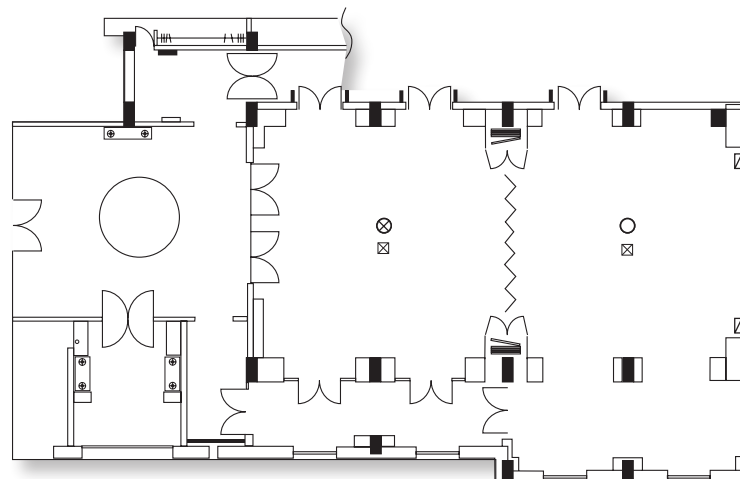

HotelAmigoBrussels

@hotelamigobrussels

HOTEL AMIGO

BRUSSELS

A ROCCO FORTE HOTEL

	Size	Dimensions L x W x H	Boardroom	Cabaret	Classroom	Dinner	Reception	Theatre	U-Shape	Floor
Ambassadeur A	76.5m ² 823ft ²	9 x 8.5 x 4m 30' x 28' x 13'	20	30	40	50	60	40	20	Ground
Ambassadeur B	112.5m ² 1211ft ²	12.5 x 9 x 4m 41' x 30' x 13'	18	20	30	45	60	30	20	Ground
Ambassadeur A+B	225m ² 2421ft ²	18 x 12.5 x 4m 59' x 41' x 13'	40	50	88	100	150	120	40	Ground
Ambassadeur A+B+Rotonde	284.5m ² 2625ft ²	25 x 11.4 x 4m 82' x 67' x 13'	-	-	-	150	-	-	-	Ground
Van de Velde	51.4m ² 554ft ²	14.7 x 3.5 x 2.2m 48' x 11' x 7'	18	-	-	20	25	20	-	Mezzanine
Brel	24.18m ² 264ft ²	6.2 x 3.9 x 2.5m 20' x 12' x 8'	8	-	-	6	-	-	-	First
Hergé	53.8m ² 579ft ²	9.7 x 5.5 x 2.2m 31' x 18' x 7'	18	-	-	20	30	26	18	First
Horta	76.7m ² 826ft ²	13.7 x 5.6 x 2.4m 44' x 18' x 8'	26	25	30	40	45	45	26	First
Hankar	17.5m ² 184ft ²	5 x 3.5 x 2.2 16' x 11.5' x 7'	5	-	-	6	-	-	-	Mezzanine

First Floor

Mezzanine Floor

Brel

Horta

Van de Velde

Hergé

Ground Floor

Rotonde