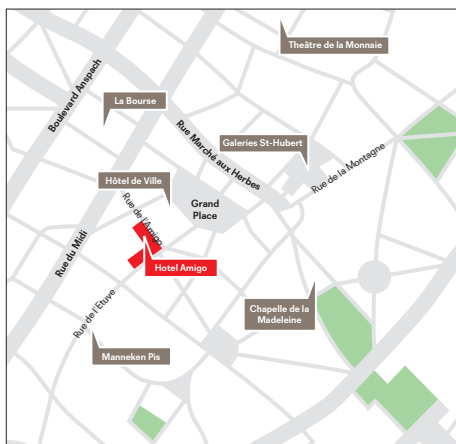

Accommodation

- 145 bedrooms
- 15 junior suites
- 13 suites

Restaurants & Bars

- *Ristorante Bocconi* – restaurant with seasonal terrace
- *Bar Magritte*

Relaxation

- 24h gym

Transfers

- 20 min drive from Brussels International Airport (BRU)
- 5 min drive Brussels Central train station
- 10 min drive Brussels Midi train station
- 80 min from Paris by Eurostar
- 2 hours from London or Amsterdam by Eurostar
- nearest metro: De Brouckere & Centraal Station