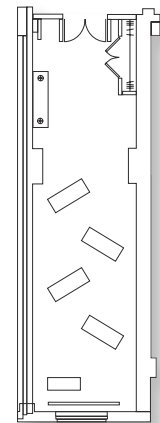

HotelAmigoBrussels

@hotelamigobrussels

HOTEL AMIGO

BRUSSELS

A ROCCO FORTE HOTEL

	Size	Dimensions L x W x H	Boardroom	Cabaret	Classroom	Dinner	Reception	Theatre	U-Shape	Floor
Ambassadeur A	76.5m ² 823ft ²	9 x 8.5 x 4m 30' x 28' x 13'	20	30	40	50	60	40	20	Ground
Ambassadeur B	112.5m ² 1211ft ²	12.5 x 9 x 4m 41' x 30' x 13'	18	20	30	45	60	30	20	Ground
Ambassadeur A+B	225m ² 2421ft ²	18 x 12.5 x 4m 59' x 41' x 13'	40	50	88	100	150	120	40	Ground
Ambassadeur A+B+Rotonde	284.5m ² 2625ft ²	25 x 11.4 x 4m 82' x 67' x 13'	-	-	-	150	-	-	-	Ground
Van de Velde	51.4m ² 554ft ²	14.7 x 3.5 x 2.2m 48' x 11' x 7'	18	-	-	20	25	20	-	Mezzanine
Brel	24.18m ² 264ft ²	6.2 x 3.9 x 2.5m 20' x 12' x 8'	8	-	-	6	-	-	-	First
Hergé	53.8m ² 579ft ²	9.7 x 5.5 x 2.2m 31' x 18' x 7'	18	-	-	20	30	26	18	First
Horta	76.7m ² 826ft ²	13.7 x 5.6 x 2.4m 44' x 18' x 8'	26	25	30	40	45	45	26	First
Hankar	17.5m ² 184ft ²	5 x 3.5 x 2.2 16' x 11.5' x 7'	5	-	-	6	-	-	-	Mezzanine

First Floor

Mezzanine Floor

Brel

Horta

Van de Velde

Hergé

Ground Floor

Rotonde