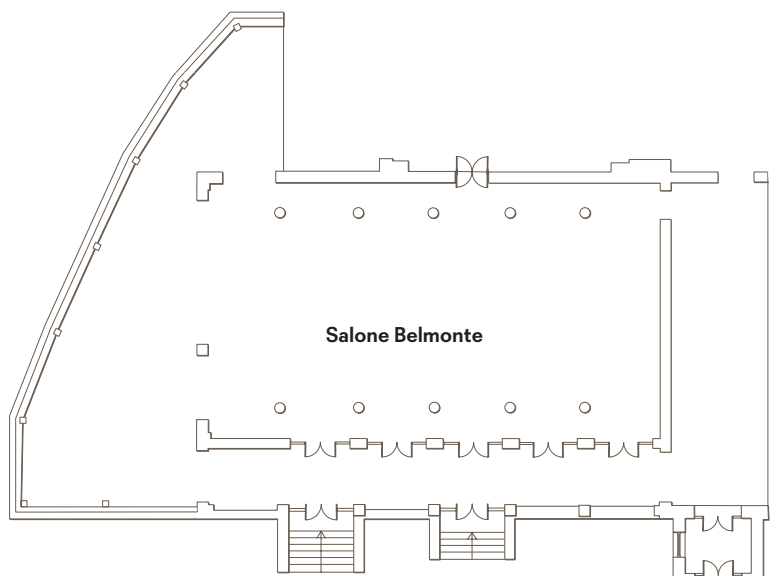

VILLA IGIEA
PALERMO

A ROCCO FORTE HOTEL

	Size	Dimensions L x W x H	Boardroom	Cabaret	Classroom	Banquet	Reception	Theatre	U-Shape	Floor
Sala Basile	170m ² 1829ft ²	16 x 8.1 x 8.9m 52 x 26 x 29ft	42	50	60	–	190	120	50	First
Sala Basile Foyer	50m ² 538ft ²	8.3 x 6 x 4.6m 27 x 19 x 15ft	18	20	20	–	–	40	20	First
Salone Belmonte	297m ² 3196ft ²	22.98 x 12.93 x 5m 75 x 42 x 16ft	65	120	200	–	–	270	100	Ground
Belle Époque Ballroom	236m ² 2540ft ²	29.1 x 8.1 x 5m 95 x 26 x 16ft	–	–	–	180	280	–	–	Ground
Mare Terrace	220m ² 2368ft ²		–	–	–	–	180	–	–	Ground
White Terrace	82m ²		–	–	–	40	60	–	–	Ground
Florio restaurant (indoor)	209m ² 2249ft ²	22 x 9.5 x 5m 72 x 31 x 16ft	–	–	–	80	130	–	–	Ground
Florio restaurant (outdoor)	130m ² 1399ft ²		–	–	–	70	130	–	–	Ground
Igiea Terrazza Bar (indoor)	128m ² 1377ft ²		–	–	–	40	80	–	–	Ground
Igiea Terraza Bar (outdoor)	223m ² 2400ft ²		–	–	–	70	150	–	–	Ground
Alicetta pool bar	182m ² 1959ft ²		–	–	–	30	90	–	–	Ground