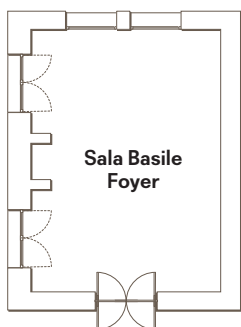

VILLA IGIEA
PALERMO

A ROCCO FORTE HOTEL

	Size	Dimensions L x W x H	Boardroom	Cabaret	Classroom	Banquet	Reception	Theatre	U-Shape	Floor
Sala Basile	170m ² 1829ft ²	16 x 8.1 x 8.9m 52 x 26 x 29ft	42	50	60	–	190	120	50	First
Sala Basile Foyer	50m ² 538ft ²	8.3 x 6 x 4.6m 27 x 19 x 15ft	18	20	20	–	–	40	20	First
Salone Belmonte	297m ² 3196ft ²	22.98 x 12.93 x 5m 75 x 42 x 16ft	65	120	200	–	–	270	100	Ground
Belle Époque Ballroom	236m ² 2540ft ²	29.1 x 8.1 x 5m 95 x 26 x 16ft	–	–	–	180	280	–	–	Ground
Mare Terrace	220m ² 2368ft ²		–	–	–	–	180	–	–	Ground
White Terrace	82m ²		–	–	–	40	60	–	–	Ground
Florio restaurant (indoor)	209m ² 2249ft ²	22 x 9.5 x 5m 72 x 31 x 16ft	–	–	–	80	130	–	–	Ground
Florio restaurant (outdoor)	130m ² 1399ft ²		–	–	–	70	130	–	–	Ground
Igiea Terrazza Bar (indoor)	128m ² 1377ft ²		–	–	–	40	80	–	–	Ground
Igiea Terraza Bar (outdoor)	223m ² 2400ft ²		–	–	–	70	150	–	–	Ground
Alicetta pool bar	182m ² 1959ft ²		–	–	–	30	90	–	–	Ground