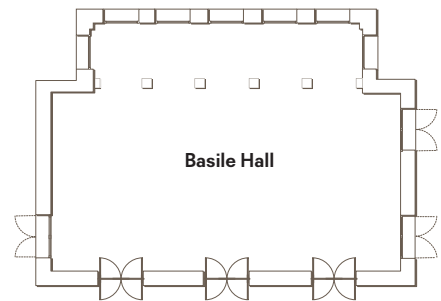

VILLA IGIEA
PALERMO

A ROCCO FORTE HOTEL

	Size	Dimensions L x W x H	Boardroom	Cabaret	Classroom	Banquet	Reception	Theatre	U-Shape	Floor
Sala Basile	170m ² 1829ft ²	16 x 8.1 x 8.9m 52 x 26 x 29ft	42	50	60	–	190	120	50	First
Sala Basile Foyer	50m ² 538ft ²	8.3 x 6 x 4.6m 27 x 19 x 15ft	18	20	20	–	–	40	20	First
Salone Belmonte	297m ² 3196ft ²	22.98 x 12.93 x 5m 75 x 42 x 16ft	65	120	200	–	–	270	100	Ground
Belle Époque Ballroom	236m ² 2540ft ²	29.1 x 8.1 x 5m 95 x 26 x 16ft	–	–	–	180	280	–	–	Ground
Mare Terrace	220m ² 2368ft ²		–	–	–	–	180	–	–	Ground
White Terrace	82m ²		–	–	–	40	60	–	–	Ground
Florio restaurant (indoor)	209m ² 2249ft ²	22 x 9.5 x 5m 72 x 31 x 16ft	–	–	–	80	130	–	–	Ground
Florio restaurant (outdoor)	130m ² 1399ft ²		–	–	–	70	130	–	–	Ground
Igiea Terrazza Bar (indoor)	128m ² 1377ft ²		–	–	–	40	80	–	–	Ground
Igiea Terraza Bar (outdoor)	223m ² 2400ft ²		–	–	–	70	150	–	–	Ground
Alicetta pool bar	182m ² 1959ft ²		–	–	–	30	90	–	–	Ground