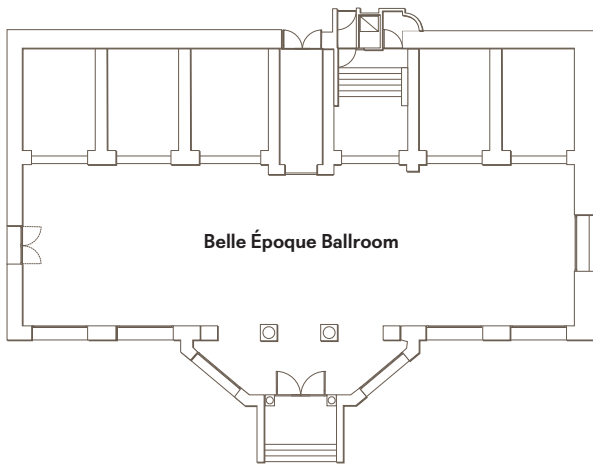

VILLA IGIEA
PALERMO

A ROCCO FORTE HOTEL

	Size	Dimensions L x W x H	Boardroom	Cabaret	Classroom	Banquet	Reception	Theatre	U-Shape	Floor
Sala Basile	170m ² 1829ft ²	16 x 8.1 x 8.9m 52 x 26 x 29ft	42	50	60	–	190	120	50	First
Sala Basile Foyer	50m ² 538ft ²	8.3 x 6 x 4.6m 27 x 19 x 15ft	18	20	20	–	–	40	20	First
Salone Belmonte	297m ² 3196ft ²	22.98 x 12.93 x 5m 75 x 42 x 16ft	65	120	200	–	–	270	100	Ground
Belle Époque Ballroom	236m ² 2540ft ²	29.1 x 8.1 x 5m 95 x 26 x 16ft	–	–	–	180	280	–	–	Ground
Mare Terrace	220m ² 2368ft ²		–	–	–	–	180	–	–	Ground
White Terrace	82m ²		–	–	–	40	60	–	–	Ground
Florio restaurant (indoor)	209m ² 2249ft ²	22 x 9.5 x 5m 72 x 31 x 16ft	–	–	–	80	130	–	–	Ground
Florio restaurant (outdoor)	130m ² 1399ft ²		–	–	–	70	130	–	–	Ground
Igiea Terrazza Bar (indoor)	128m ² 1377ft ²		–	–	–	40	80	–	–	Ground
Igiea Terraza Bar (outdoor)	223m ² 2400ft ²		–	–	–	70	150	–	–	Ground
Alicetta pool bar	182m ² 1959ft ²		–	–	–	30	90	–	–	Ground