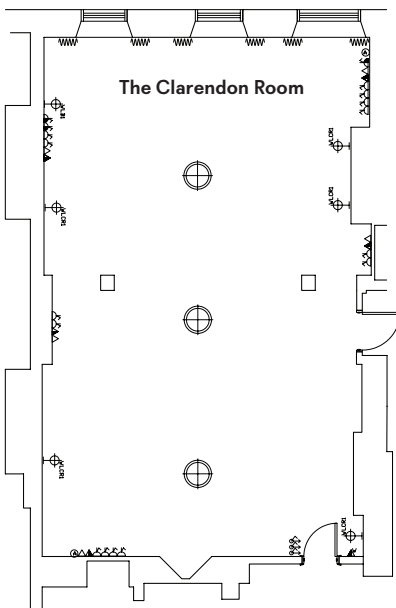

Accommodation

- 79 bedrooms
- 15 junior suites
- 18 suites

Restaurants & Bars

- *Charlie's*
- *The Drawing Room*
- *The Donovan Bar*

The Spa at Brown's

- 3 treatment rooms (incl. a double suite)
- 24h gym

Transfers

	Size	Dimensions L x W x H	Boardroom/ Hollow Square	Cabaret	Classroom	Banqueting Rounds	Reception	Theatre	U-Shape	Wedding Service with aisle
The Clarendon Room	76m ² 825ft ²	11.3 x 6.7 x 3.4m 37' x 22' x 11'	32/30	35	30	70	120	70	26	60
The Roosevelt Room	52m ² 568ft ²	7.6 x 6.8 x 3.8m 25' x 22'8" x 19'9"	18/18	18	18	40	60	40	16	50
The Niagara Room	50m ² 550ft ²	7.6 x 6.7 x 3.8m 24'10" x 22'2" x 12'9"	16/16	18	16	30	50	36	14	40
The Lord Byron Room	30.2m ² 328 ft ²	5.6 x 5.3 x 3.3m 18'8" x 17'6" x 11'	12	–	12	10	18	12	7	–
The Graham Bell Room	21.8m ² 234ft ²	5.1 x 4.2 x 3.3m 17' x 13'10" x 11'	8	–	8	8	14	12	–	12
The St George's Room	20.8m ² 224ft ²	5.5 x 3.8 x 3.4m 18' x 12'4" x 11'	8/8	–	8	6	14	12	–	–

View of Dover Street

Ground Floor

View of Dover Street

Ground Floor

View of Dover Street

View of Dover Street

Ground Floor

First Floor