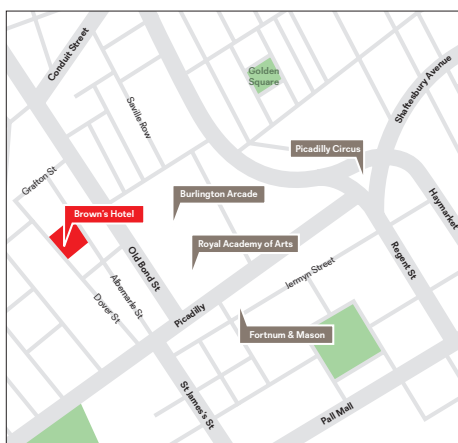

Accommodation

- 79 bedrooms
- 15 junior suites
- 18 suites

Restaurants & Bars

- *Charlie's*
- *The Drawing Room*
- *The Donovan Bar*

The Spa at Brown's

- 3 treatment rooms (incl. a double suite)
- 24h gym

Transfers

- 30 min drive from London City Airport (LCY)
- 45 min drive from London Heathrow Airport (LHR)
- 70 min drive from London Gatwick Airport (LGW)
- 10 min drive from Euston and Victoria Stations
- 15 min drive from St Pancras International and King's Cross Station
- nearest Underground: Green Park

View of Albemarle Street