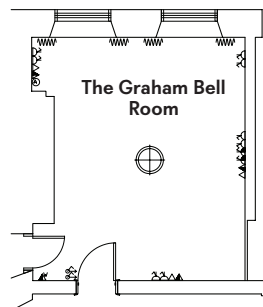

Accommodation

- 79 bedrooms
- 15 junior suites
- 18 suites

Restaurants & Bars

- *Charlie's*
- *The Drawing Room*
- *The Donovan Bar*

The Spa at Brown's

- 3 treatment rooms (incl. a double suite)
- 24h gym

Transfers

	Size	Dimensions L x W x H	Boardroom/ Hollow Square	Cabaret	Classroom	Banqueting Rounds	Reception	Theatre	U-Shape	Wedding Service with aisle
The Clarendon Room	76m ² 825ft ²	11.3 x 6.7 x 3.4m 37' x 22' x 11'	32/30	35	30	70	120	70	26	60
The Roosevelt Room	52m ² 568ft ²	7.6 x 6.8 x 3.8m 25' x 22'8" x 19'9"	18/18	18	18	40	60	40	16	50
The Niagara Room	50m ² 550ft ²	7.6 x 6.7 x 3.8m 24'10" x 22'2" x 12'9"	16/16	18	16	30	50	36	14	40
The Lord Byron Room	30.2m ² 328 ft ²	5.6 x 5.3 x 3.3m 18'8" x 17'6" x 11'	12	–	12	10	18	12	7	–
The Graham Bell Room	21.8m ² 234ft ²	5.1 x 4.2 x 3.3m 17' x 13'10" x 11'	8	–	8	8	14	12	–	12
The St George's Room	20.8m ² 224ft ²	5.5 x 3.8 x 3.4m 18' x 12'4" x 11'	8/8	–	8	6	14	12	–	–

View of Dover Street

Ground Floor

View of Dover Street

Ground Floor

View of Dover Street

View of Dover Street

Ground Floor

First Floor