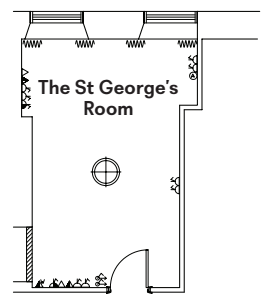

	Size	Dimensions L x W x H	Boardroom/ Hollow Square	Cabaret	Classroom	Banqueting Rounds	Reception	Theatre	U-Shape	Wedding Service with aisle
The Clarendon Room	76m ² 825ft ²	11.3 x 6.7 x 3.4m 37' x 22' x 11'	32/30	35	30	70	120	70	26	60
The Roosevelt Room	52m ² 568ft ²	7.6 x 6.8 x 3.8m 25' x 22'8" x 19'9"	18/18	18	18	40	60	40	16	50
The Niagara Room	50m ² 550ft ²	7.6 x 6.7 x 3.8m 24'10" x 22'2" x 12'9"	16/16	18	16	30	50	36	14	40
The Lord Byron Room	30.2m ² 328 ft ²	5.6 x 5.3 x 3.3m 18'8" x 17'6" x 11'	12	–	12	10	18	12	7	–
The Graham Bell Room	21.8m ² 234ft ²	5.1 x 4.2 x 3.3m 17' x 13'10" x 11'	8	–	8	8	14	12	–	12
The St George's Room	20.8m ² 224ft ²	5.5 x 3.8 x 3.4m 18' x 12'4" x 11'	8/8	–	8	6	14	12	–	–

View of Dover Street

Ground Floor

View of Dover Street

Ground Floor

View of Dover Street

View of Dover Street

Ground Floor

First Floor