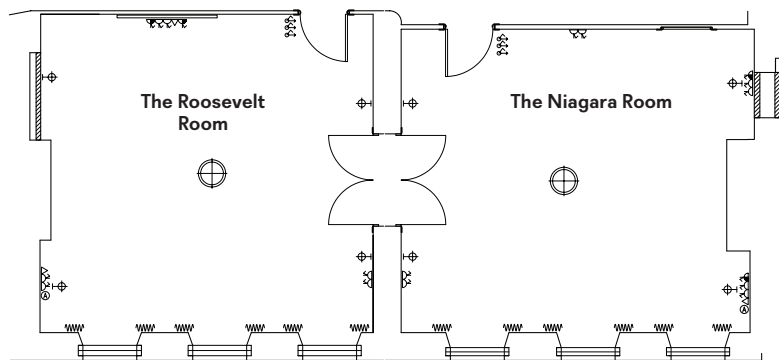

	Size	Dimensions L x W x H	Boardroom/ Hollow Square	Cabaret	Classroom	Banqueting Rounds	Reception	Theatre	U-Shape	Wedding Service with aisle
The Clarendon Room	76m ² 825ft ²	11.3 x 6.7 x 3.4m 37' x 22' x 11'	32/30	35	30	70	120	70	26	60
The Roosevelt Room	52m ² 568ft ²	7.6 x 6.8 x 3.8m 25' x 22'8" x 19'9"	18/18	18	18	40	60	40	16	50
The Niagara Room	50m ² 550ft ²	7.6 x 6.7 x 3.8m 24'10" x 22'2" x 12'9"	16/16	18	16	30	50	36	14	40
The Lord Byron Room	30.2m ² 328 ft ²	5.6 x 5.3 x 3.3m 18'8" x 17'6" x 11'	12	–	12	10	18	12	7	–
The Graham Bell Room	21.8m ² 234ft ²	5.1 x 4.2 x 3.3m 17' x 13'10" x 11'	8	–	8	8	14	12	–	12
The St George's Room	20.8m ² 224ft ²	5.5 x 3.8 x 3.4m 18' x 12'4" x 11'	8/8	–	8	6	14	12	–	–

View of Dover Street

Ground Floor

View of Dover Street

Ground Floor

View of Dover Street

View of Dover Street

Ground Floor

First Floor