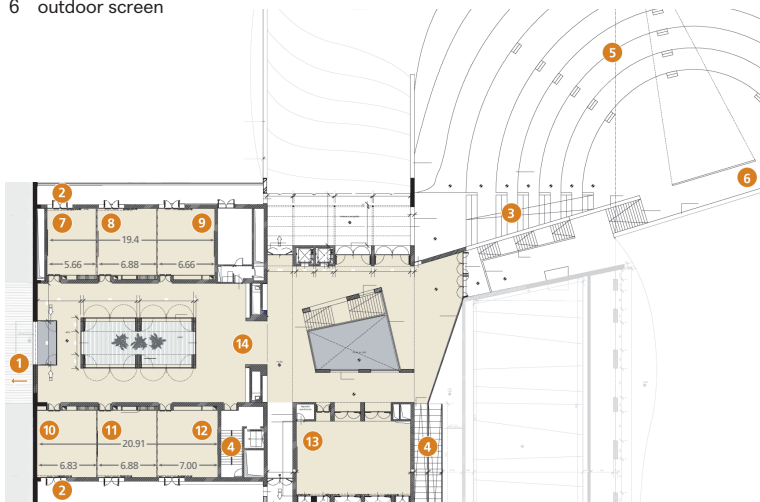

## VERDURA RESORT SICILY

A ROCCO FORTE HOTEL

	Size	Dimensions L x W x H	Boardroom	Cabaret	Classroom	Dinner	Reception	Theatre	U-Shape	Floor
<b>Palermo</b>	43m <sup>2</sup>	7.7 x 5.6 x 3m	18	15	28	30	30	32	24	Ground
<b>Etna</b>	52m <sup>2</sup>	7.7 x 6.8 x 3m	28	20	30	40	45	48	24	Ground
<b>Ragusa</b>	50m <sup>2</sup>	7.7 x 6.6 x 3m	28	20	30	40	45	48	24	Ground
<b>Messina</b>	53m <sup>2</sup>	7.7 x 6.8 x 3m	28	20	30	40	45	48	24	Ground
<b>Agrigento</b>	53m <sup>2</sup>	7.7 x 6.8 x 3m	28	20	30	40	45	48	24	Ground
<b>Sciacca</b>	53m <sup>2</sup>	7.7 x 6.9 x 3m	28	20	30	40	45	48	24	Ground
<b>Catania</b>	112m <sup>2</sup>	13.1 x 8.6 x 3m	45	45	70	90	110	88	36	Ground
<b>The Auditorium</b> (Meeting rooms Palermo + Etna + Ragusa)	150m <sup>2</sup>	7.7 x 19.3 x 3m	55	60	90	120	150	144	40	Ground
<b>The Panorama</b> (Meeting rooms Messina + Agrigento + Sciacca)	160m <sup>2</sup>	7.5 x 20.8 x 3m	55	60	90	120	160	144	45	Ground
<b>Ballroom</b> (can be divided into 3 separate rooms: A, B, C)	355m <sup>2</sup> A - 95m <sup>2</sup> B - 132m <sup>2</sup> C - 110m <sup>2</sup>	29.77 x 12.70 x 3.90m	– 45 60 50	130 35 45 35	160 50 50 50	300 70 90 70	350 100 100 100	270 80 80 80	N/A 30 46 36	Lower Ground
<b>Open Air Amphitheatre</b>	1000m <sup>2</sup>		–	–	–	–	–	500	–	Lower Ground

### GROUND FLOOR

- 1 to entrance and Concierge Services
- 2 open terrace
- 3 access down to the Amphitheatre
- 4 stairs to lower ground
- 5 open-air amphitheatre
- 6 outdoor screen
- 7 Palermo
- 8 Etna
- 9 Ragusa
- 10 Messina
- 11 Agrigento
- 12 Sciacca
- 13 Catania
- 14 Foyer

### LOWER GROUND FLOOR

- 1 lifts
- 2 stairs to upper ground floor
- 3 ballroom
- 4 foyer
- 5 open-air amphitheatre
- 6 outdoor screen
- 7 grass
- 8 stairs to upper ground floor
- 9 direct access to the amphitheatre
- 10 bathrooms