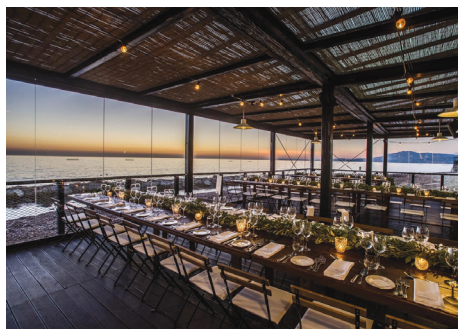

- *Open-Air Events* in our olive grove or private beach
- *Natural Daylight* in all spaces
- *Hotel available for private hire*

Accommodation

- 153 bedrooms
- 15 junior suites
- 35 suites
- 20 private villas

Restaurants, Bars and Events Spaces

- *Amare* – restaurant and bar
- *Beach Bar*
- *Buongiorno* – breakfast restaurant
- *Liola* – trattoria and pizzeria
- *L'Osteria* – restaurant and wine bar
- *Nagori* – restaurant
- *Ondina* – restaurant and bar
- *Scirocco Bar*
- *Sunset Bar*
- *Zagara* – restaurant

Irene Forte Spa

- 4 thalassotherapy pools
- 11 treatment rooms (including a double suite)
- double-height steam bath
- separate men's and women's saunas
- far infrared sauna
- 24h gym and yoga studio
- personal training services and fitness classes daily
- indoor and outdoor relaxation areas
- wellness programmes
- Spa Bar

Golf

- 2 championship 18-hole courses and a 9-hole par-3 course, all designed by Kyle Phillips
- double-ended driving range and putting green
- Golf Academy with Performance Centre
- clubhouse, golf shop

Other Activities and Facilities

- outdoor pool
- private beach with Water Sports Club
- Tennis Club with 6 floodlit clay courts
- 2 padel courts
- culinary activities
- Verduland kids and teen club
- full-size football pitch, volleyball and basketball courts
- trekking, running and cycling trails
- a range of boutiques
- helipad
- sightseeing excursions

Verdura Resort

SS 115km 131
92019 Sciacca (AG), Italy
T +39 0925 998178
events.verdura@roccofortehotels.com
roccofortehotels.com/hotels-and-resorts/
verdura-resort/

- VerduraResortSicily
- @Verdura_Resort
- verduraresortsicily